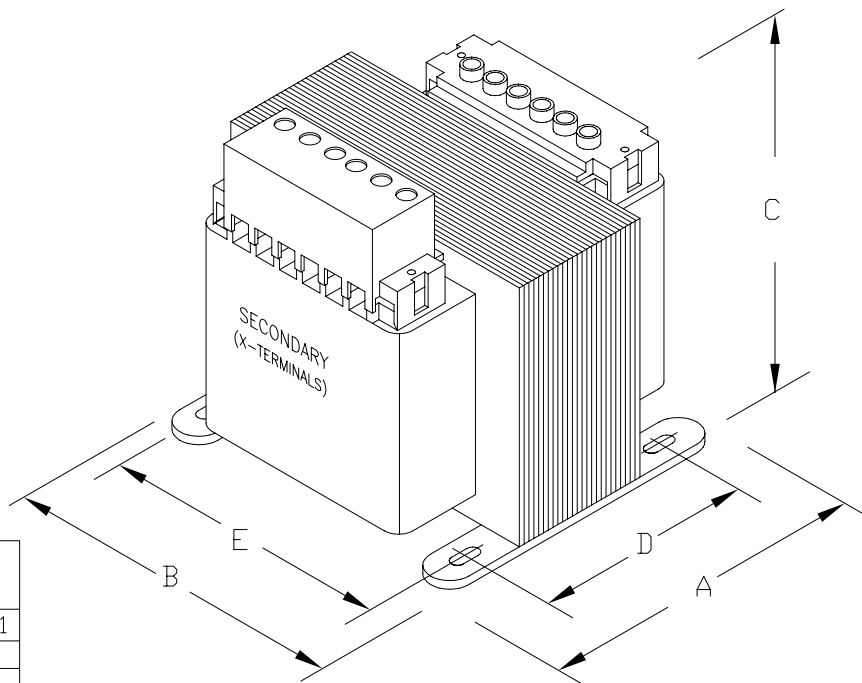

CONNECTION DIAGRAM

CONNECTION TABLE

INPUT VOLTAGE				OUTPUT VOLTAGE	
H5-H4	H5-H3	H5-H2	H5-H1	X3-X2	X3-X1
220	380	440	550	23	110
230	400	460	575	24	115
240	416	480	600	25	120

PROVIDED WITH SAFE TOUCH TERMINAL COVERS
NO INTEGRAL FUSING CAPABILITY.

DIMENSIONS							APPROX. WT. LBS (KG)
	A	B	C	D	E	MTG. SLOTS	
INCHES (MM)	7.00 (178)	6.38 (162)	6.00 (152)	5.06 (129)	5.31 (135)	0.313X1.249 (8.0X31.7)	

CAT.NO.	B750-2247-GAF					CONST.	ENCAPSULATED		UL LISTED
						MODEL	GLOBALTRAN		
RATING									
OUTPUT AMPS	31.3/6.5	PRIMARY V	240/416/480/600, 230/400/460/575, 220/380/440/550.			TEMP. CLASS	50/60 HZ	CE IEC 61558	
VA	750	SECONDARY V	25/120, 24/115, 23/110,			130°C	REVISION G		